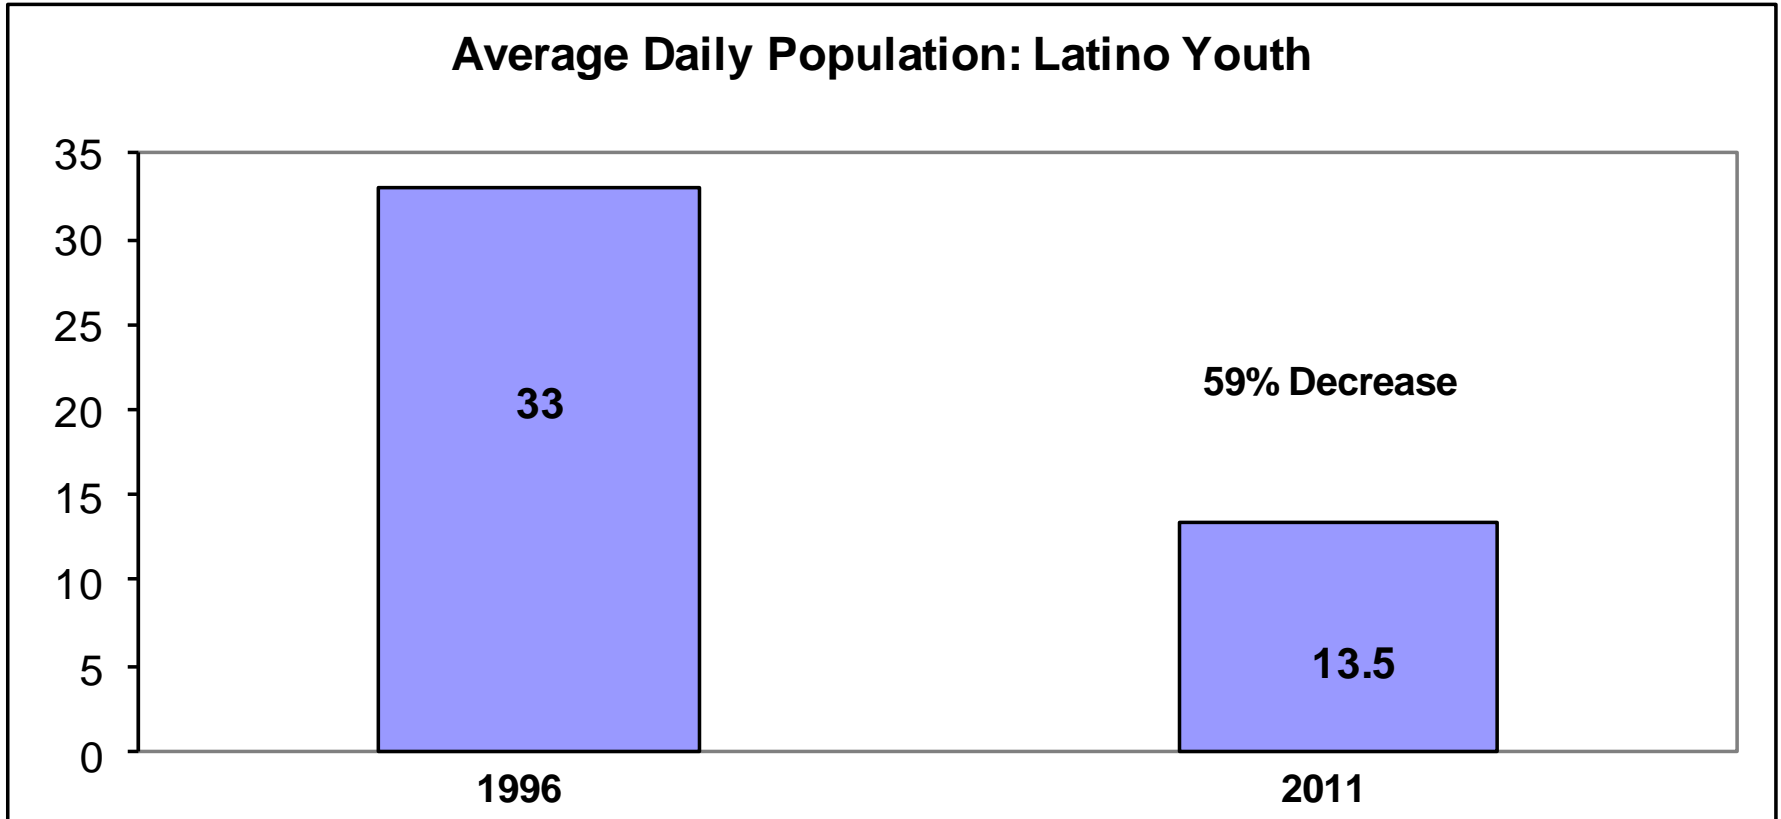

PUBLIC SAFETY

Source: Department of Justice
2011 data is not available

JDAI RESULTS REPORT

RACIAL DISPARITIES

Average Daily Population: Latino Youth

JDAI RESULTS REPORT

RACIAL DISPARITIES

Latino Representation in Juvenile Hall (Bookings)