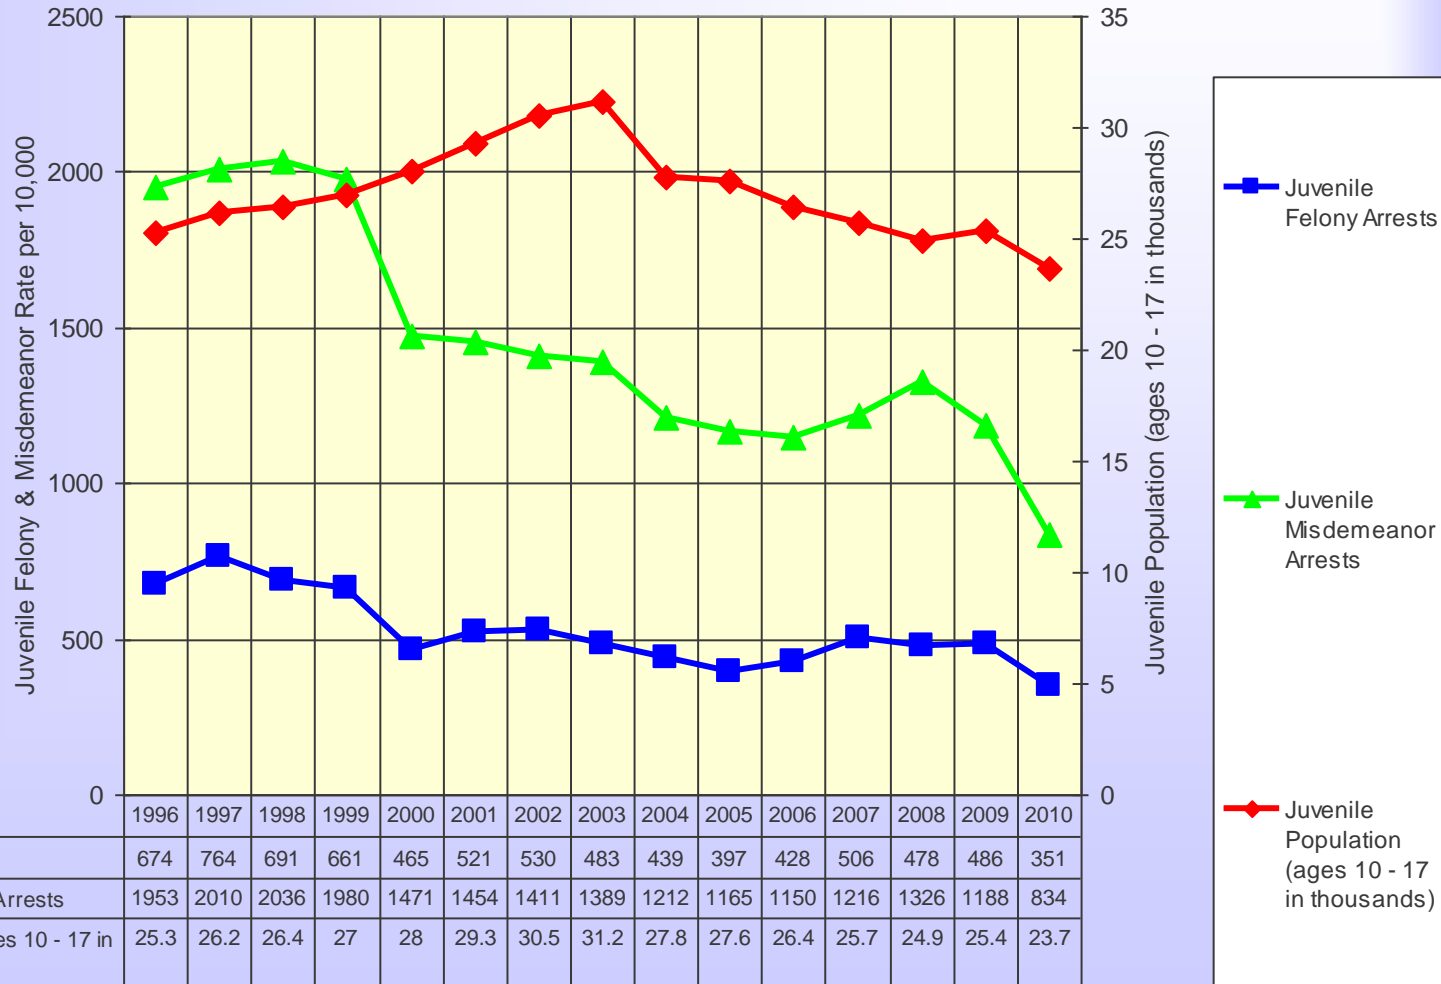

# Juvenile Arrest Trends in SANTA CRUZ COUNTY 1996 - 2010

**-57%**

**- 6%**

**-48%**

Source: Department of Justice