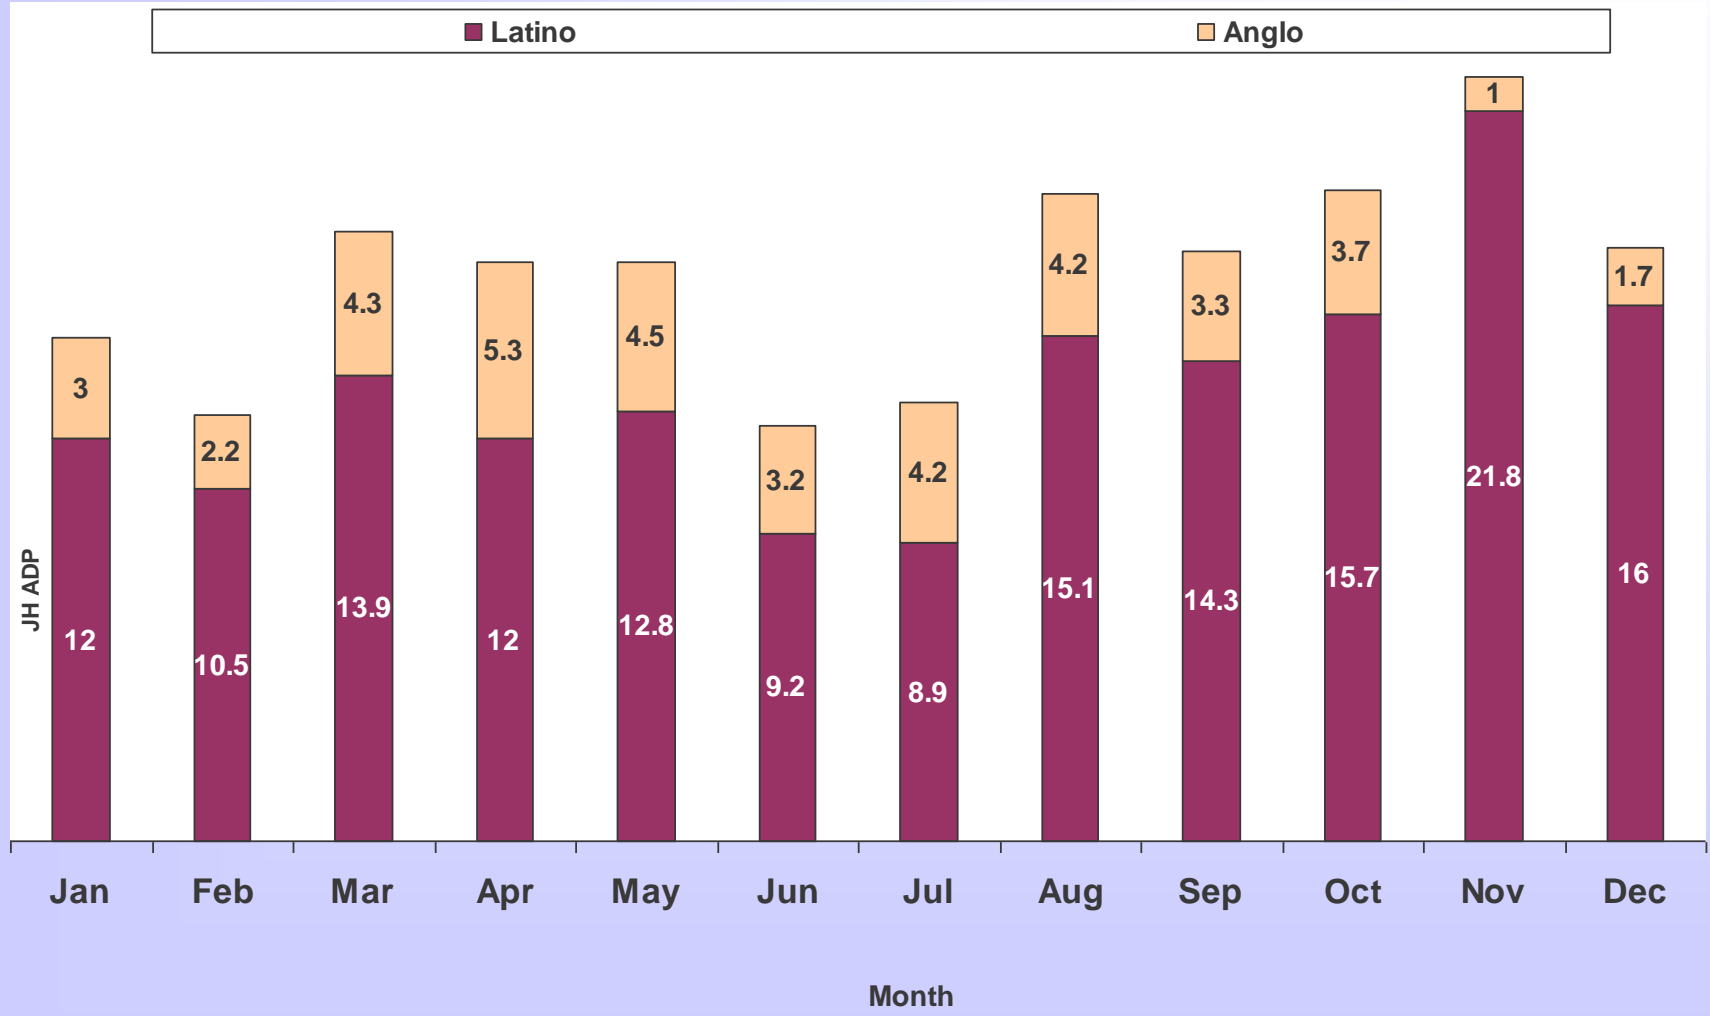

Santa Cruz County Juvenile Hall

Average Daily Population

January 1 – December 31, 2011

Santa Cruz County Juvenile Hall

Average length of Stay by Ethnicity

January 1 – December 31, 2011

Santa Cruz County Juvenile Hall Ethnicity of Bookings by Gender January 1 – December 31, 2011 N = 576

Santa Cruz County Juvenile Hall

Ethnicity of Bookings Monthly Comparison

January 1 – December 31, 2011