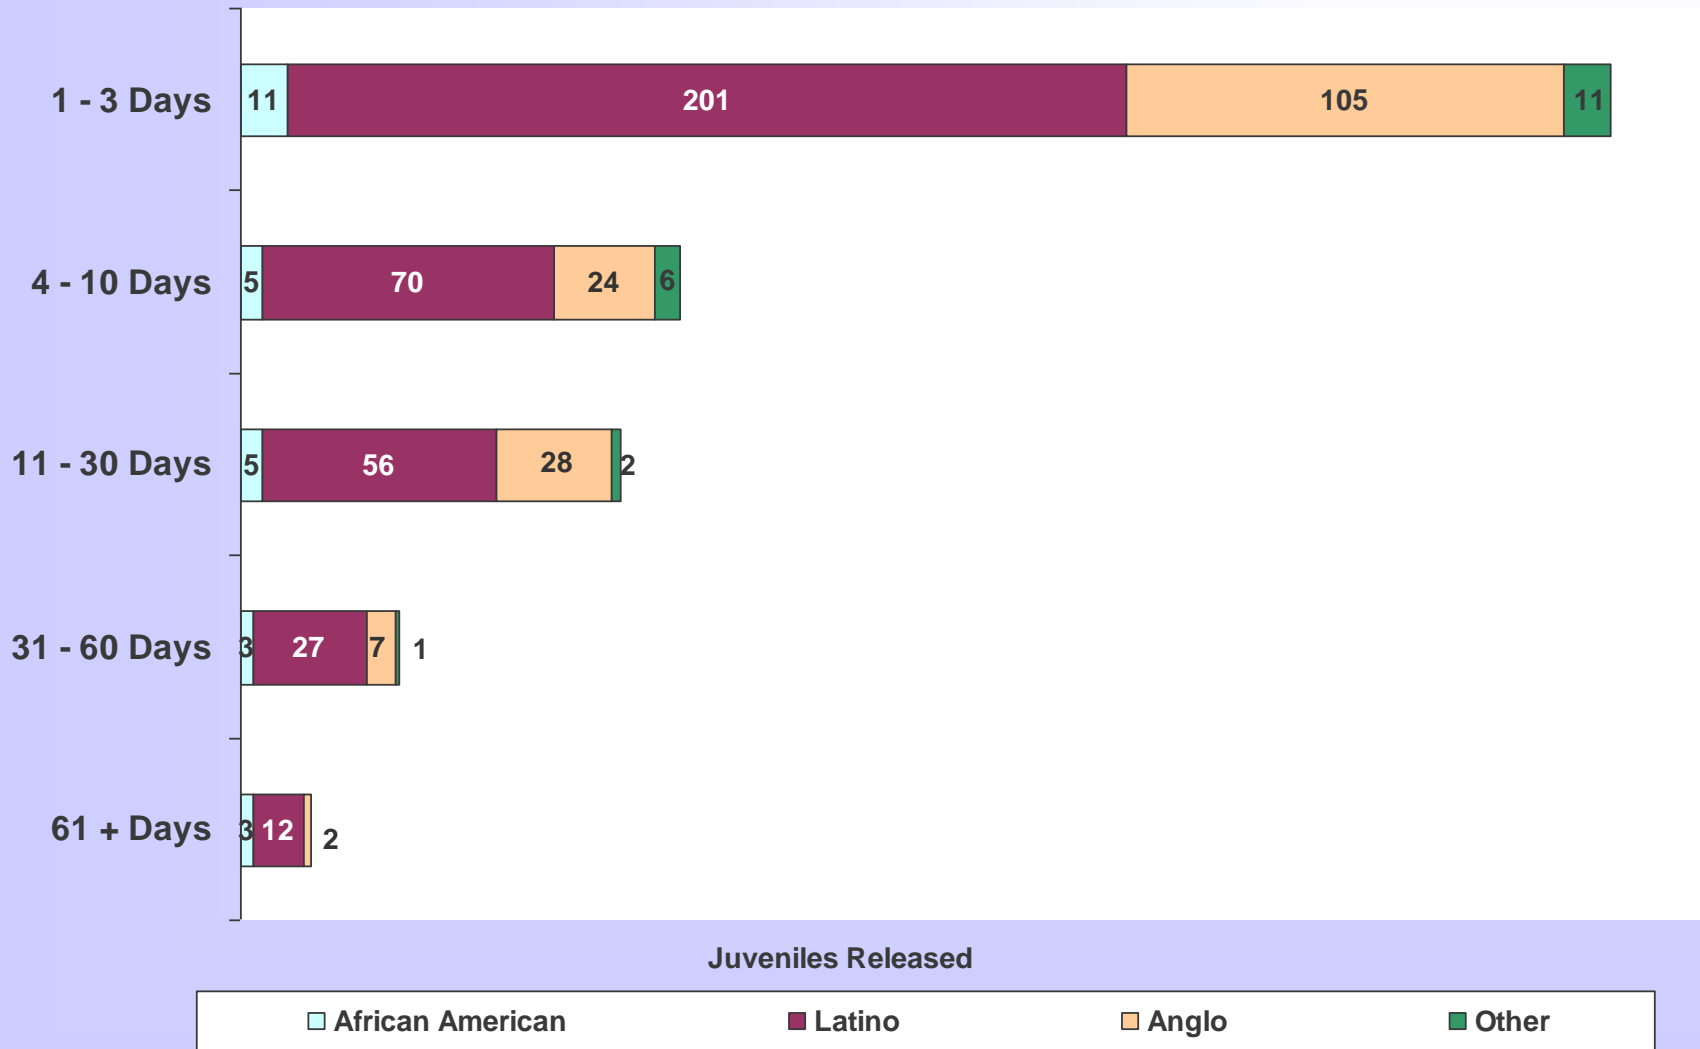

Santa Cruz County Juvenile Hall

Average Daily Population

January 1 – December 31, 2011

Santa Cruz County Juvenile Hall

Average length of Stay by Ethnicity

January 1 – December 31, 2011

Santa Cruz County Juvenile Hall Ethnicity of Bookings by Gender January 1 – December 31, 2011 N = 576

Santa Cruz County Juvenile Hall

Ethnicity of Bookings Monthly Comparison

January 1 – December 31, 2011