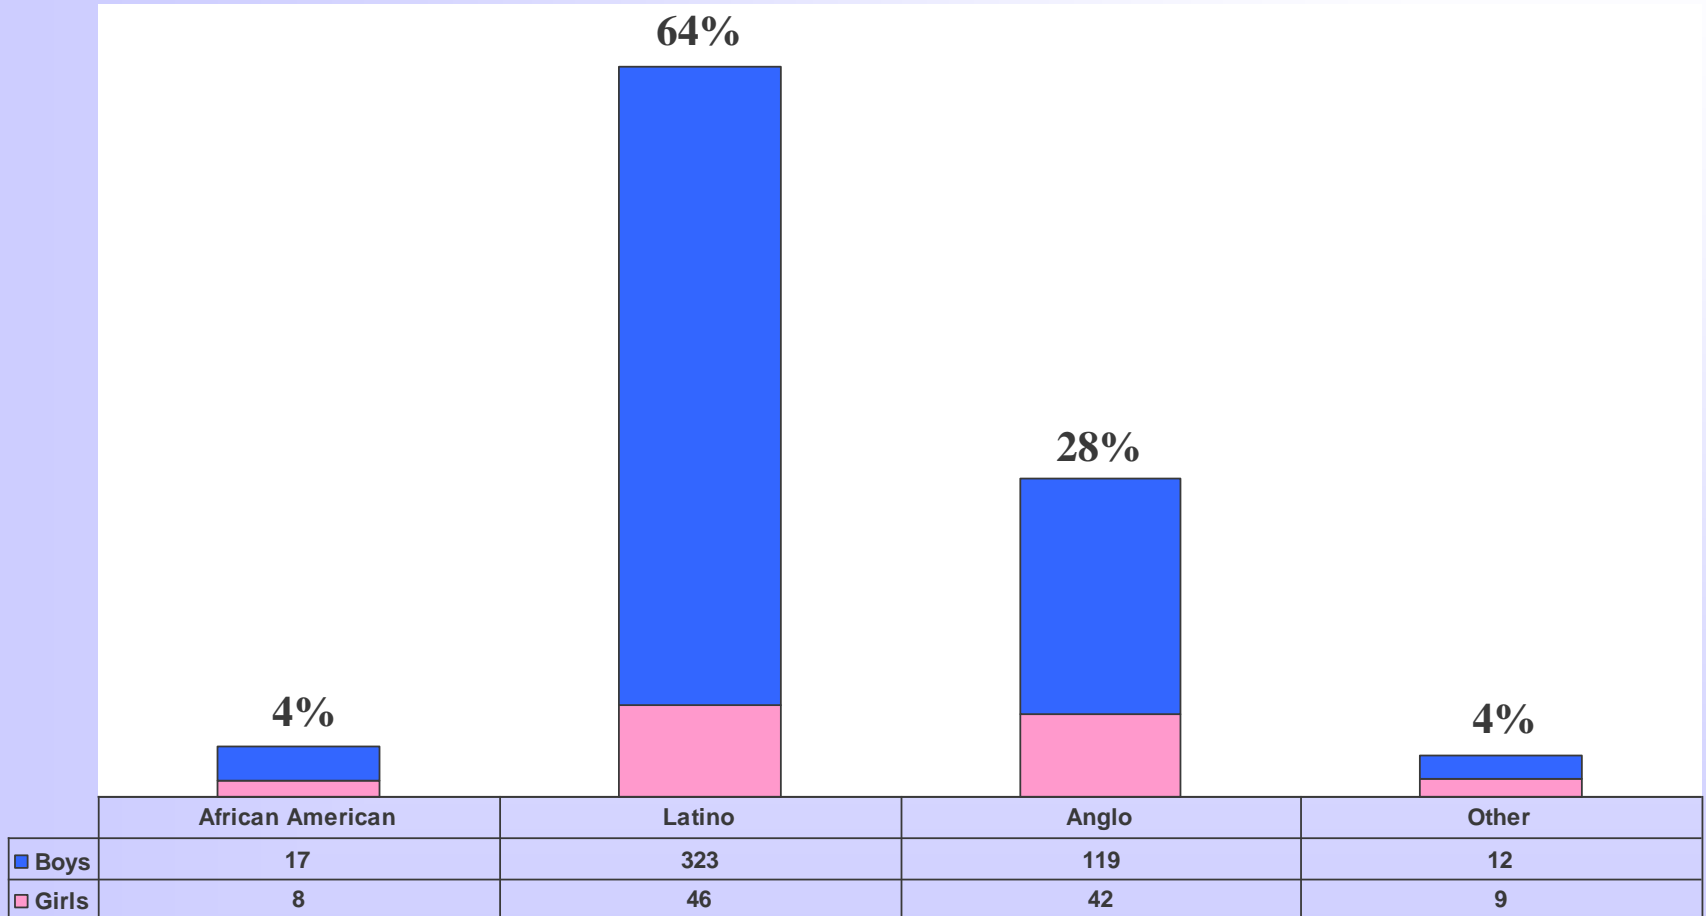

Santa Cruz County Juvenile Hall

Average Daily Population

January 1 – December 31, 2011

Santa Cruz County Juvenile Hall

Average length of Stay by Ethnicity

January 1 – December 31, 2011

Santa Cruz County Juvenile Hall Ethnicity of Bookings by Gender January 1 – December 31, 2011 N = 576

Santa Cruz County Juvenile Hall

Ethnicity of Bookings Monthly Comparison

January 1 – December 31, 2011