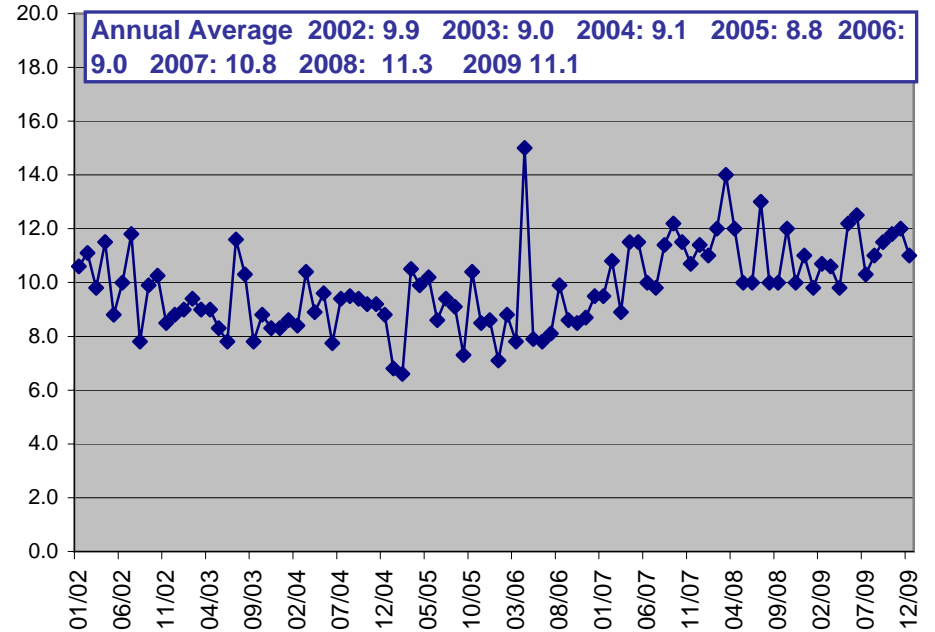

County Of Santa Cruz

Juvenile Electronic Monitoring Services January 2002 - December 2009

Electronic Monitoring Episodes

Electronic Monitoring Average RAI

Electronic Monitoring Violations

Electronic Monitoring New Offenses