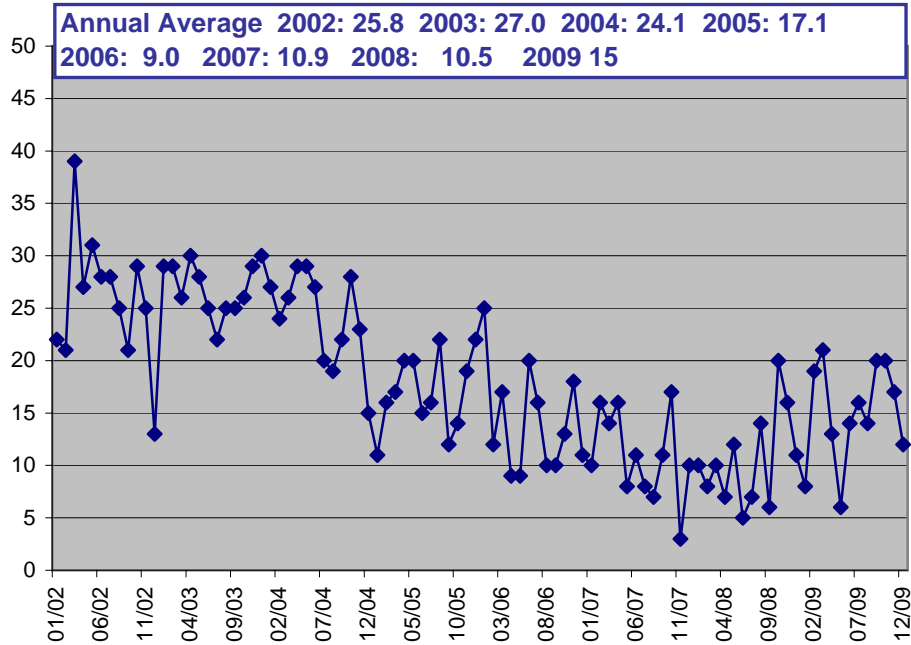

County Of Santa Cruz

Juvenile Electronic Monitoring Services January 2002 - December 2009

Electronic Monitoring Episodes

Electronic Monitoring Average RAI

Electronic Monitoring Violations

Electronic Monitoring New Offenses