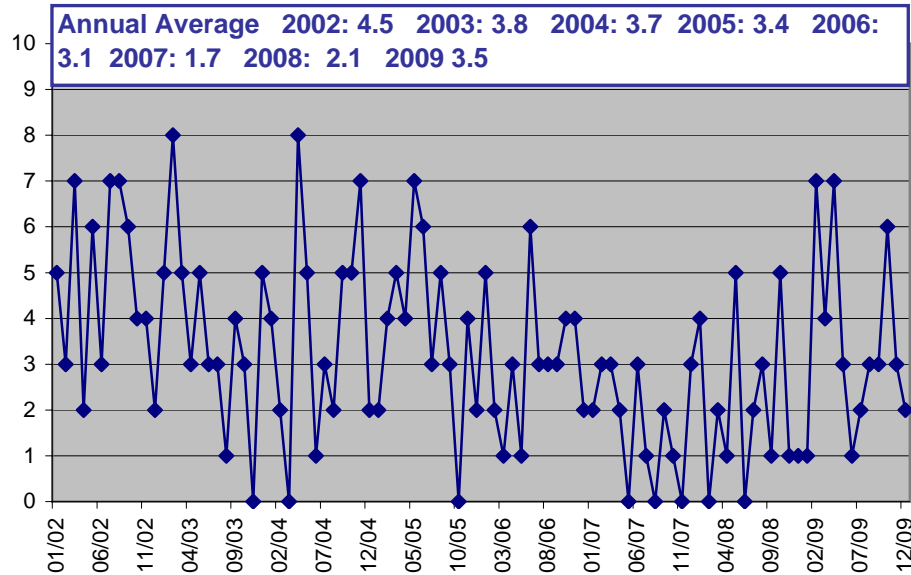

County Of Santa Cruz

Juvenile Electronic Monitoring Services January 2002 - December 2009

Electronic Monitoring Episodes

Electronic Monitoring Average RAI

Electronic Monitoring Violations

Electronic Monitoring New Offenses