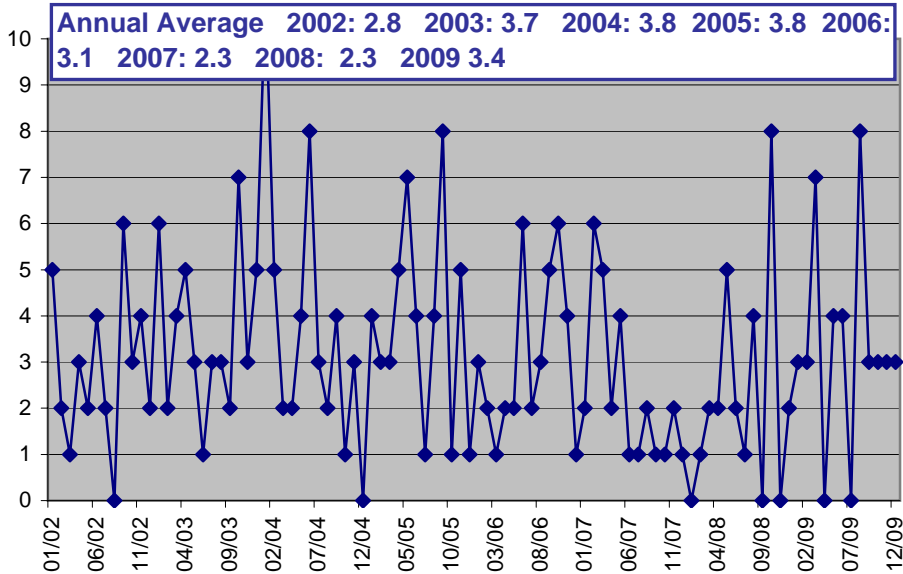

Home Supervision Violations